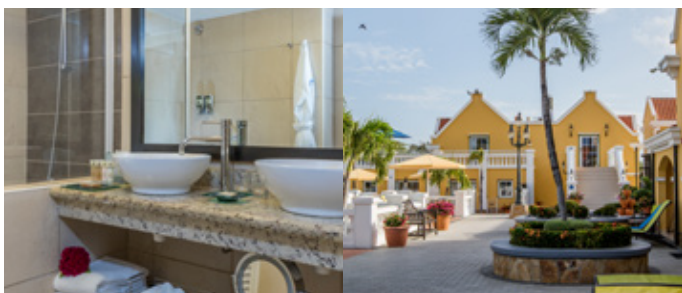

Superior Studio

Beds: 1 King
Occupancy: 2
Room size: 341 Sq Ft
View: Pool or Distant Ocean

Upgrade to a little more luxury and enjoy this superior studio with jacuzzi tub. In addition, this studio comes with a king-sized bed, kitchenette, and pool or distant ocean view from your private terrace. All superior studios suites are located on the ground floor.