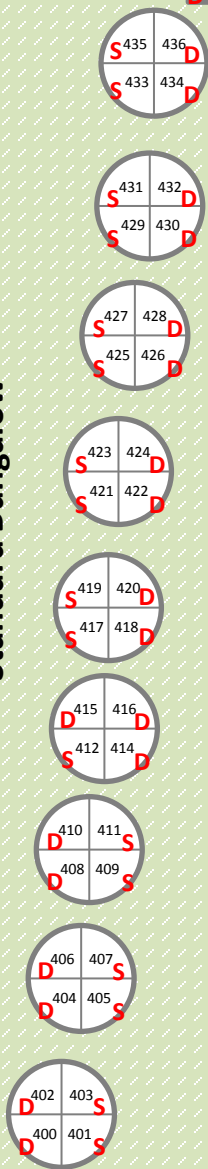

Comfort Mainbuilding

Standard Bungalow

Shop

Reception/Lobby

Flame Tree Terrace

Kisima Bar

Rahaleo Lounge

Makutano Conference

Kisima Restaurant

Kisima Restaurant

Imani Dow Restaurant

Safari Bistro

Safari Bar

Safari Bistro

Swing Bar

GM	138	S
	137	S

Comfort Mainbuilding

Comfort Bungalow

183	184
D	S
Junior Suite	D
Junior Suite	D
KENBALI D	

189		Directors House
D	Kitani Suite	
D	Royal Suite Upstairs	