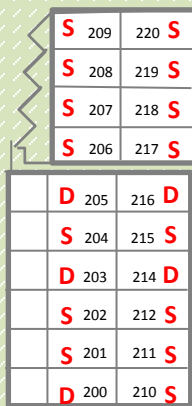

Comfort Mainbuilding

Standard Bungalow

Shop

Reception/Lobby

Flame Tree Terrace

Kisima Bar

Rahaleo Lounge

Makutano Conference