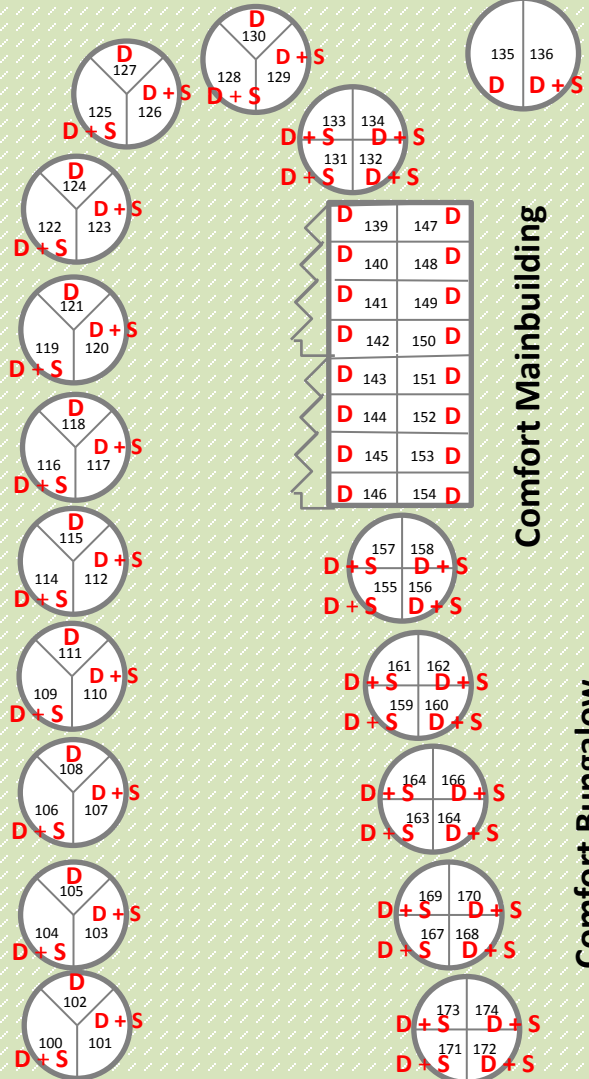

Comfort Mainbuilding

Standard Bungalow

Shop

Reception/Lobby

Flame Tree Terrace

Kisima Bar

Rahaleo Lounge

Makutano Conference

Kisima Restaurant

Kisima Restaurant

Imani Dow Restaurant

Safari Bistro

Safari Bar

Safari Bistro

Swing Bar

GM	138	S
	137	S

Comfort Mainbuilding

Comfort Bungalow

183	184
D	S
Junior Suite	D
Junior Suite	D
KENBALI D	

189		Directors House
D	Kitani Suite	
D	Royal Suite Upstairs	