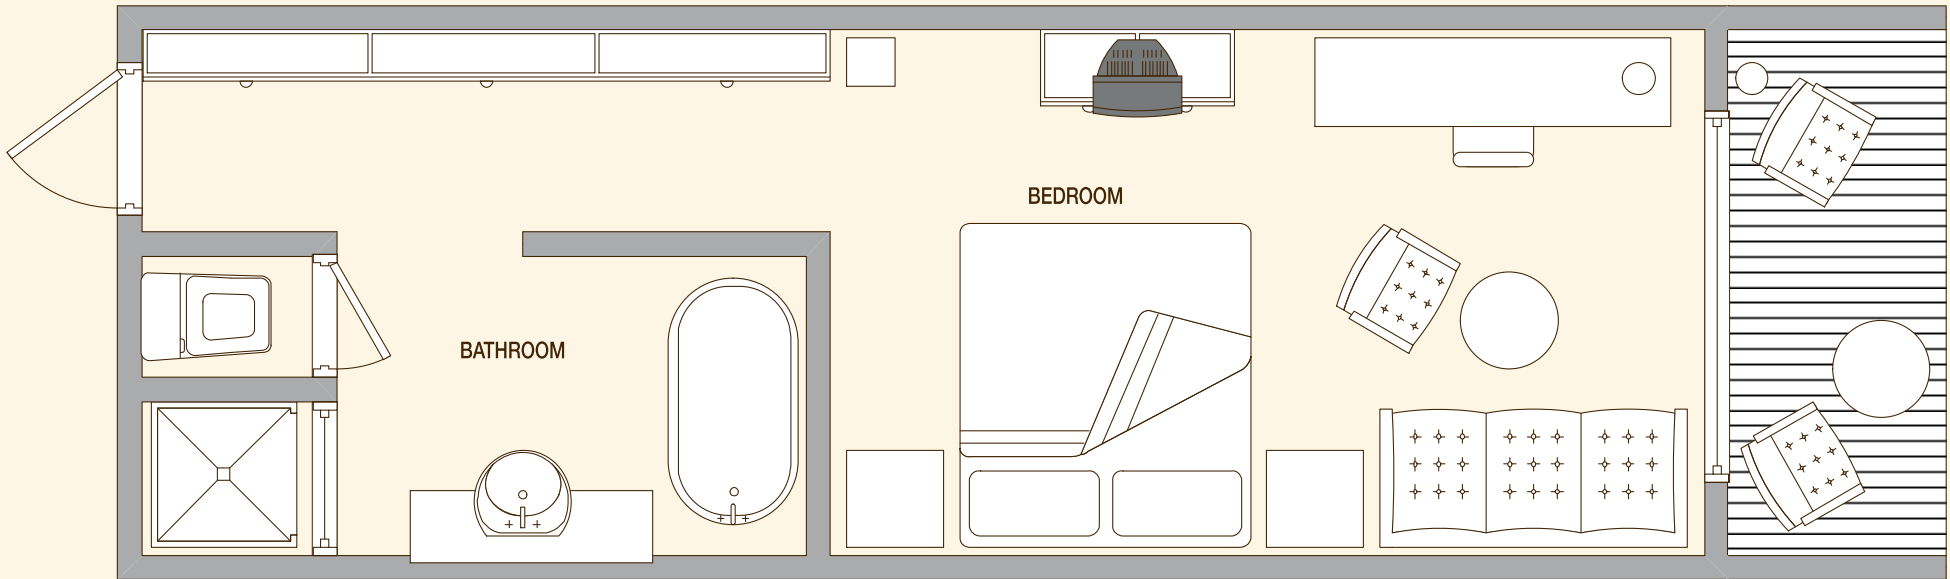

• **Prestige Rooms**
(Inter-Connecting)

• **Prestige Room**

Constance Belle Mare Plage

Prestige Room : 45 m²