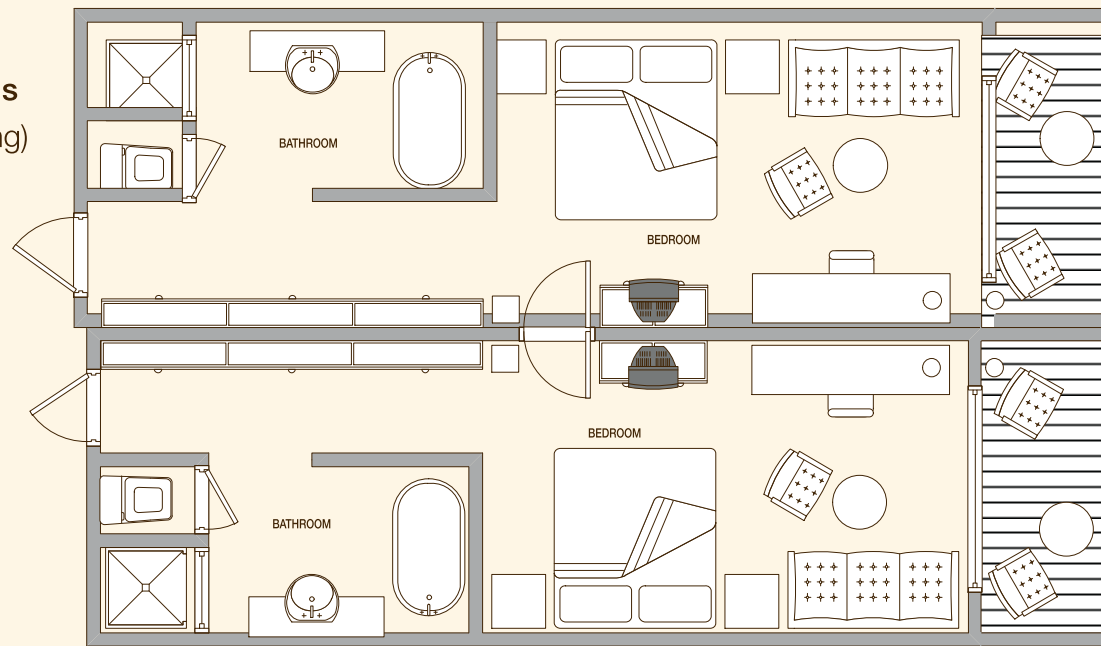

• **Prestige Rooms**
(Inter-Connecting)

• **Prestige Room**

Constance Belle Mare Plage

Prestige Room : 45 m²